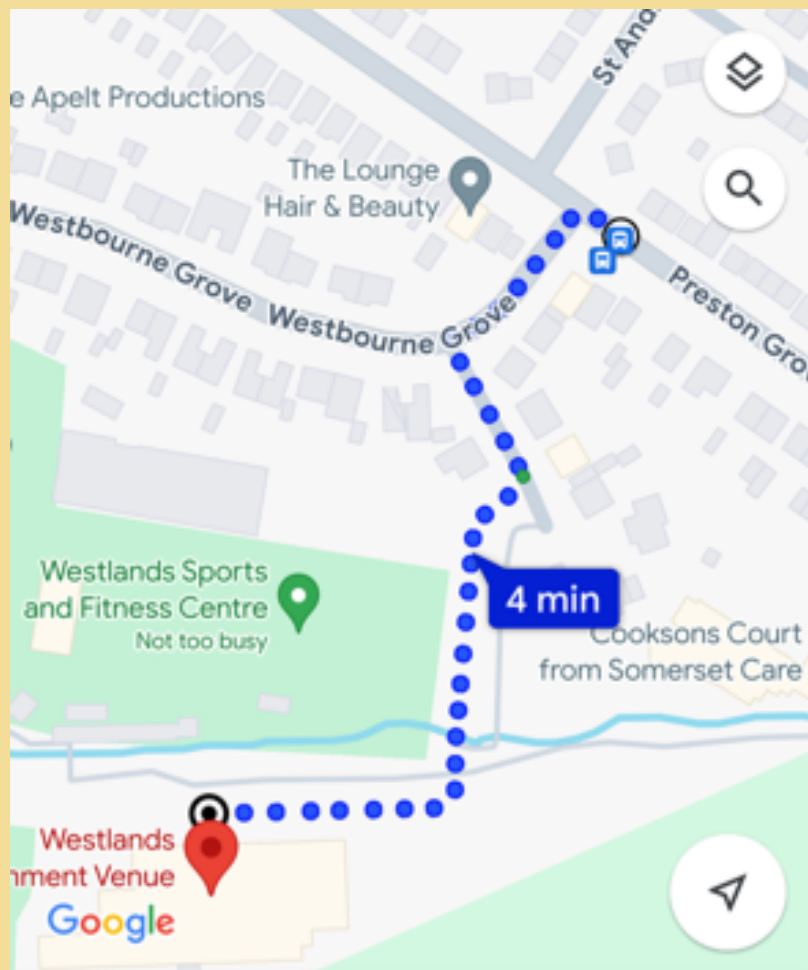

**Westlands  
Entertainment Venue**  
Westbourne Close  
Yeovil  
Somerset  
BA20 2DD

Department  
for Work &  
Pensions

## How to get to Westlands Entertainment Venue:

By bus:

The Number 11 bus stops at Westbourne Grove, which is only a four minute walk away.

By train:

The nearest train station is Yeovil Pen Mill, located just outside the town centre. The railway station is located within a 25-minute walk from Westlands. For up to date information visit the [National Rail Website](http://www.nationalrail.co.uk).